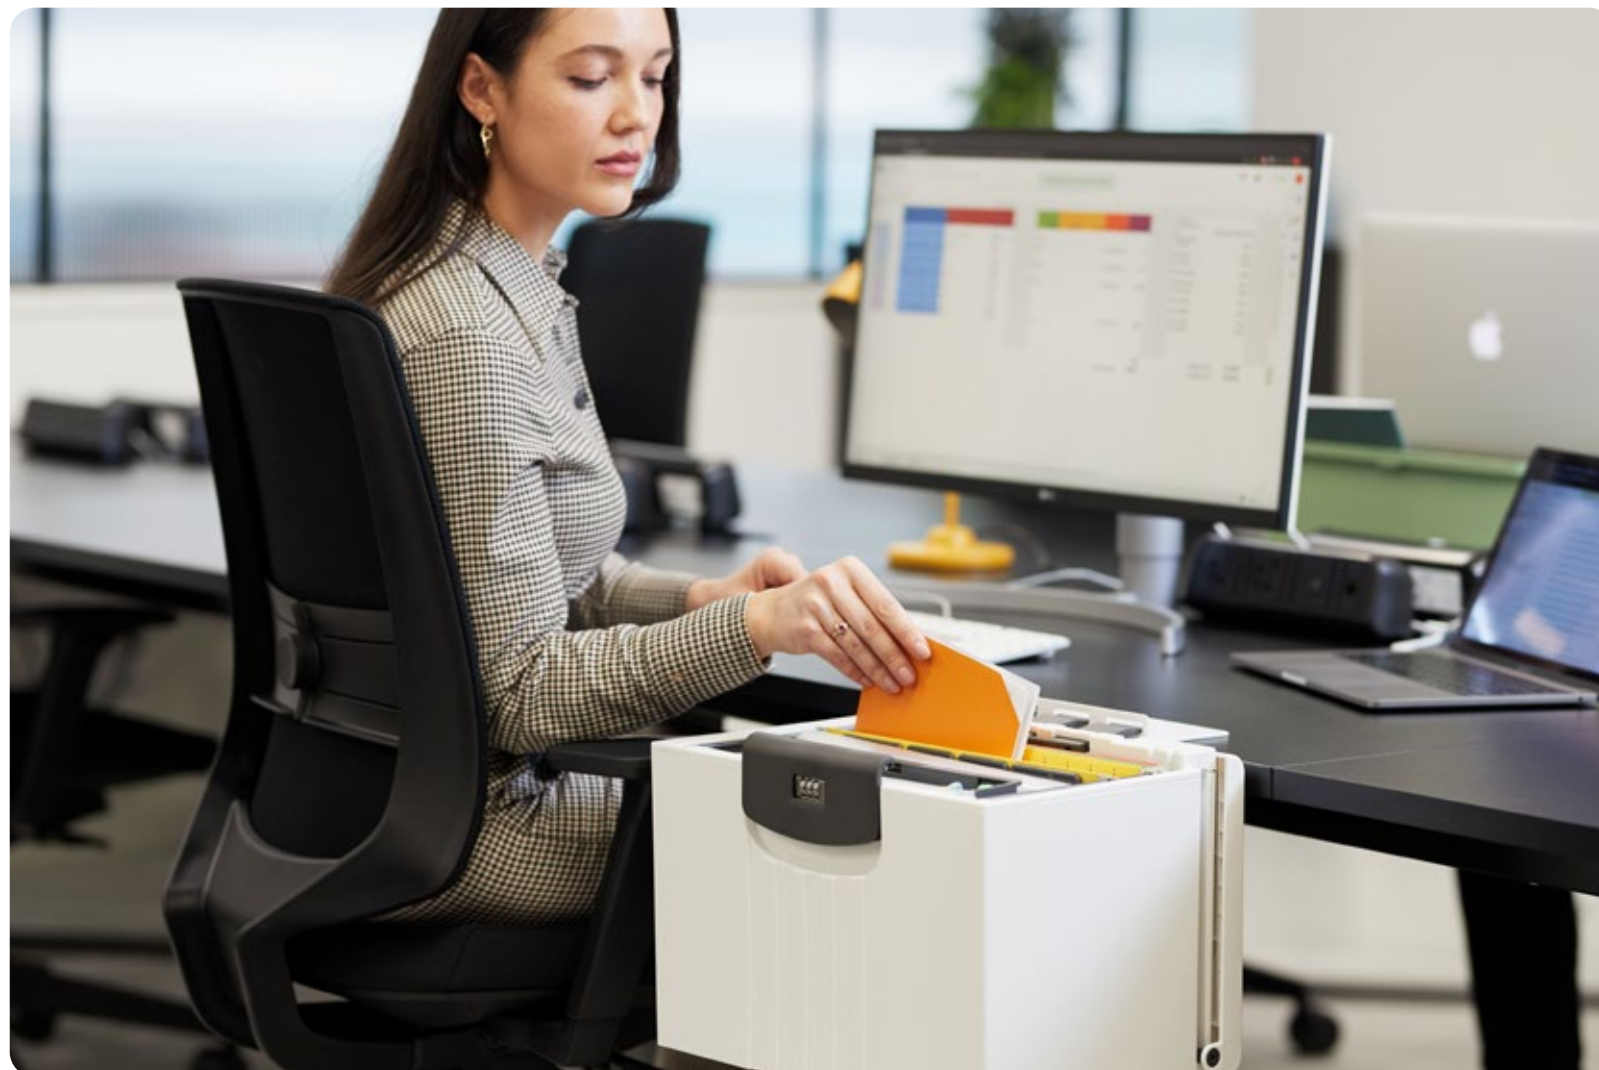

BeHotbox.com

HOTBOX O

Your lockable space

Design insights

- Two handles for safe and easy movability: top handle for carrying and side handle for removing from your locker
- Flexible hanging system allows you to hang A4 files
- Unique lid design allows the lid to retract out of sight
- Personal buddy to hold your on-desk work tools
- Combination lock for extra security